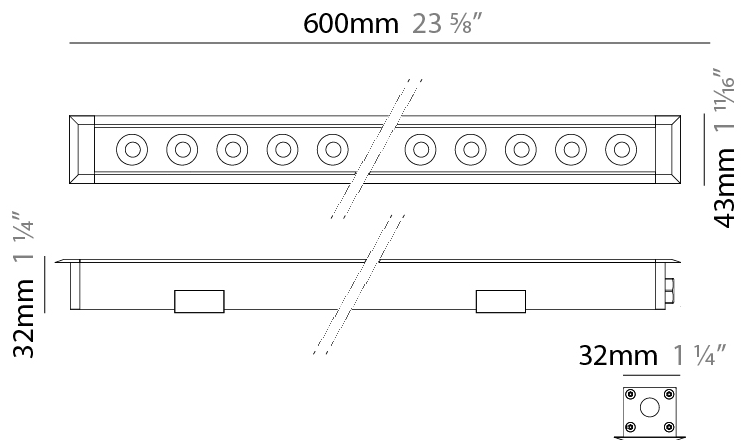

PROJECT	_____
TYPE	_____
SPECIFIER	_____
QUANTITY	_____
DATE	_____

MINI CORNICHE RECESSED

E91638- _____ - _____
base number   Finish Options   Lens Options

1. To build a product code in our configurator select the specify button on the base model # product page
2. To build a manual product code on this datasheet choose from the options listed below in blue font and add the suffix to the base model #

GENERAL

Series: Mini Corniche
Brand: Platek
Division: Exterior
Mounting Type: Recessed
Mounting Location: In-Ground
Subcategory: Walk Over

PHYSICAL

Shape: Rectangle
Length (mm): 620
Length (in): 24 7/16
Width (mm): 43
Width (in): 1 11/16
Depth (mm): 32
Depth (in): 1 1/4
Light Distribution: Uplight
Diffuser: Tempered Glass - 5mm / 3/16" thick
Gasket: Gore-Tex valve to prevent condensation
Fixture Finish: [BLK](#) / [WHI](#) / [GRY](#) / [COR](#) / [ANT](#) / [BRZ](#)
Fixture Material: Extruded Aluminum

ELECTRICAL

Lamp Type: LED
Total Output Wattage (W): 23
Dimming: Bluetooth technology or DMX
Control Gear: DMX
Driver Included: No
Driver Location: Remote
Driver Type: Constant Current - Universal
Driver Class: Class 2
Input Voltage (V): 120 - 277
Constant Current (MA): 500

LED

Number of LEDs: 16
Color Temperature (°K): RGBW
CRI: >80 CRI
Lamp Life (hrs): 60000
Special LEDs offerings: RGBW

OPTICAL

Optic°: [28](#) / [47](#) / [ELL](#)

RATINGS AND CERTIFICATIONS

Certified By: Certified for North American Standards
IP rating: IP67
IK Rating: IK07
Bug Rating: B1 U0 G0