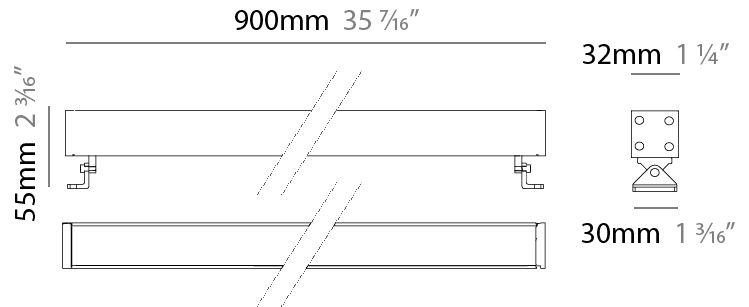

1. To build a product code in our configurator select the specify button on the base model # product page
2. To build a manual product code on this datasheet choose from the options listed below in blue font and add the suffix to the base model #

GENERAL

Series: Mini Corniche
Brand: Platek
Division: Exterior
Mounting Type: Surface
Mounting Location: Wall
Subcategory: Wallwash

PHYSICAL

Shape: Rectangle
Length (mm): 900
Length (in): 35 ⁷/₁₆"
Width (mm): 32
Width (in): 1 ¹/₄"
Height (mm): 32
Height (in): 1 ¹/₄"
Extension (mm): 55
Extension (in): 2 ³/₁₆"
Light Distribution: Adjustable / Direct
Weight (kg): 2.2
Weight (lbs): 4.8
Screws: A4 stainless steel
Diffuser: Clear tempered glass
Gasket: Gore-Tex valve to prevent condensation inside the fitting.
Fixture Finish: BLK / WHI / GRY / COR / ANT / BRZ
Fixture Material: Extruded Aluminum

ELECTRICAL

Lamp Type: LED
Total Output Wattage (W): 35
Dimming: Bluetooth technology or DMX
Control Gear: DMX
Driver Included: No
Driver Location: Remote
Driver Type: Constant Current - Universal
Driver Class: Class 2
Input Voltage (V): 120 - 277
Constant Current (MA): 500

LED

Number of LEDs: 24
Color Temperature (°K): RGBW
CRI: >80 CRI
Lamp Life (hrs): 60000
Special LEDs offerings: RGBW

OPTICAL

Optic°: 26 / 40 / ELL

RATINGS AND CERTIFICATIONS

Certified By: Certified for North American Standards
IP rating: IP65
IK Rating: IK07
Bug Rating: B1 U0 G0

PROJECT
TYPE
SPECIFIER
QUANTITY
DATE