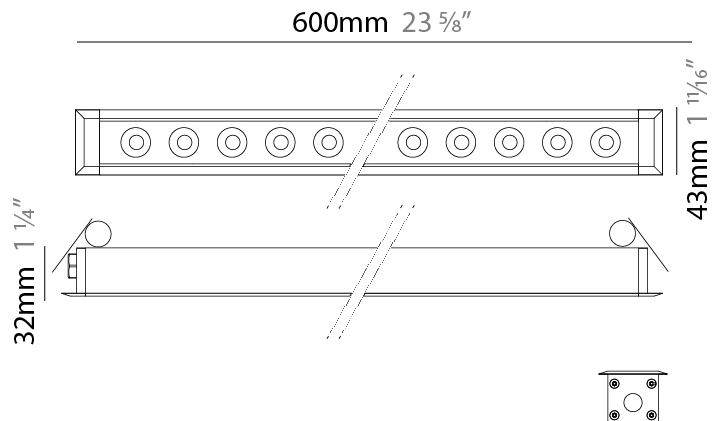

1. To build a product code in our configurator select the specify button on the base model # product page
2. To build a manual product code on this datasheet choose from the options listed below in blue font and add the suffix to the base model #

GENERAL

Series: Mini Corniche
Brand: Platek
Division: Exterior
Mounting Type: Recessed
Mounting Location: Ceiling
Subcategory: Downlight

PHYSICAL

Shape: Rectangle
Length (mm): 620
Length (in): 24 ³/₈
Width (mm): 43
Width (in): 1 ⁵/₈
Height (mm): 32
Height (in): 1 ¹/₄
Ceiling Thickness (mm): 2 - 13
Ceiling Thickness (in): 1/16 - 1/2
Light Distribution: Downlight
Weight (kg): 1.3
Weight (lbs): 2.8
Diffuser: Clear tempered glass
Gasket: Gore-Tex valve to prevent condensation
Fixture Finish: [BLK](#) / [WHI](#) / [GRY](#) / [COR](#) / [ANT](#) / [BRZ](#)
Fixture Material: Extruded Aluminum
Cut-out Measurements: 36mm / 1 7/16" x 610mm / 24"

ELECTRICAL

Lamp Type: LED
Total Output Wattage (W): 23
Dimming: Bluetooth technology or DMX
Control Gear: DMX
Driver Included: No
Driver Location: Remote
Driver Type: Constant Current - Universal
Driver Class: Class 2
Input Voltage (V): 120 - 277
Constant Current (MA): 500

LED

Color Temperature (°K): RGBW
CRI: >80 CRI
Lamp Life (hrs): 60000
Special LEDs offerings: RGBW

OPTICAL

Optic°: [26](#) / [40](#) / [ELL](#)

RATINGS AND CERTIFICATIONS

Certified By: Certified for North American Standards
IP rating: IP65
IK Rating: IK07
Bug Rating: B1 U0 G0

PROJECT
TYPE
SPECIFIER
QUANTITY
DATE