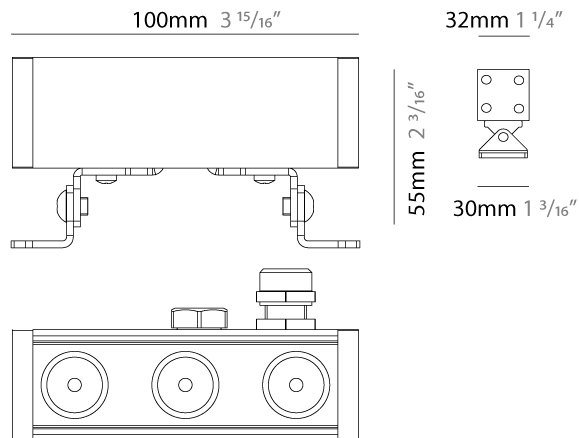

1. To build a product code in our configurator select the specify button on the base model # product page
2. To build a manual product code on this datasheet choose from the options listed below in blue font and add the suffix to the base model #

GENERAL

Series: Mini Corniche
Brand: Platek
Division: Exterior
Mounting Type: Surface
Mounting Location: Wall
Subcategory: Wallwash

PHYSICAL

Shape: Rectangle
Length (mm): 100
Length (in): 3 ¹⁵/₁₆
Width (mm): 32
Width (in): 1 ¹/₄
Height (mm): 32
Height (in): 1 ¹/₄
Extension (mm): 55
Extension (in): 2 ³/₁₆
Light Distribution: Adjustable / Direct
Weight (kg): 1.2
Weight (lbs): 2.6
Screws: A4 stainless steel
Diffuser: Clear tempered glass
Gasket: Gore-Tex valve to prevent condensation inside the fitting.
Fixture Finish: BLK / WHI / GRY / COR / ANT / BRZ
Fixture Material: Extruded Aluminum

ELECTRICAL

Lamp Type: LED
Total Output Wattage (W): 6
Dimming: Bluetooth technology or DMX
Control Gear: DMX
Driver Included: No
Driver Location: Remote
Driver Type: Constant Current - Universal
Driver Class: Class 2
Input Voltage (V): 120 - 277
Constant Current (MA): 500

LED

Number of LEDs: 4
Color Temperature (°K): RGBW
CRI: >80 CRI
Lamp Life (hrs): 60000
Special LEDs offerings: RGBW

OPTICAL

Optic°: 26 / 40 / ELL

RATINGS AND CERTIFICATIONS

Certified By: Certified for North American Standards
IP rating: IP65
IK Rating: IK07
Bug Rating: B1 U0 G0

PROJECT
TYPE
SPECIFIER
QUANTITY
DATE