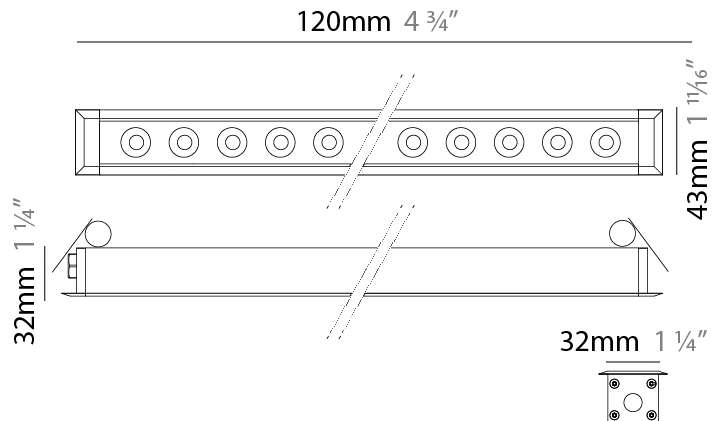

E9Q111- -
base number   Finish Options   Lens Options

1. To build a product code in our configurator select the specify button on the base model # product page
2. To build a manual product code on this datasheet choose from the options listed below in blue font and add the suffix to the base model #

GENERAL

Series: Mini Corniche
Brand: Platek
Division: Exterior
Mounting Type: Recessed
Mounting Location: Ceiling
Subcategory: Downlight

PHYSICAL

Shape: Rectangle
Length (mm): 120
Length (in): 4 ¾
Width (mm): 43
Width (in): 1 ⅝
Height (mm): 32
Height (in): 1 ¼
Ceiling Thickness (mm): 2 - 13
Ceiling Thickness (in): 1/16 - 1/2
Light Distribution: Downlight
Installation Requirement: 36mm / 1 7/16" x 110mm / 4 5/16"
Diffuser: Clear tempered glass
Gasket: Gore-Tex valve to prevent condensation
Fixture Finish: [BLK](#) / [WHI](#) / [GRY](#) / [COR](#) / [ANT](#) / [BRZ](#)
Fixture Material: Extruded Aluminum

ELECTRICAL

Lamp Type: LED
Total Output Wattage (W): 6
Dimming: Bluetooth technology or DMX
Control Gear: DMX
Driver Included: No
Driver Location: Remote
Driver Type: Constant Current - Universal
Driver Class: Class 2
Input Voltage (V): 120 - 277
Constant Current (MA): 500

LED

Number of LEDs: 4
Color Temperature (°K): RGBW
CRI: >80 CRI
Lamp Life (hrs): 60000
Special LEDs offerings: RGBW

OPTICAL

Optic°: [26](#) / [40](#) / [ELL](#)

RATINGS AND CERTIFICATIONS

Certified By: Certified for North American Standards
IP rating: IP65
IK Rating: IK07
Bug Rating: B1 U0 G0