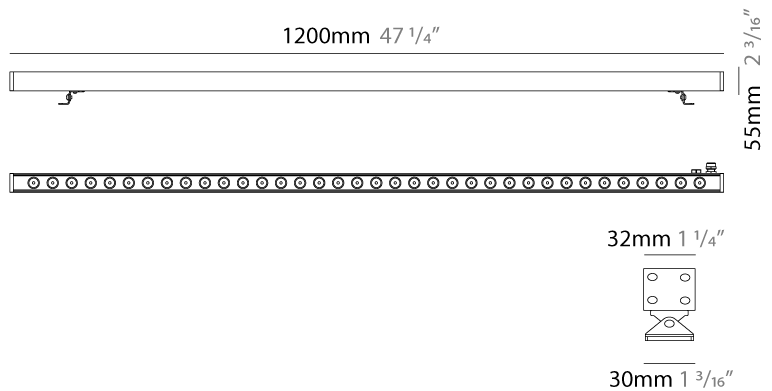

1. To build a product code in our configurator select the specify button on the base model # product page
2. To build a manual product code on this datasheet choose from the options listed below in blue font and add the suffix to the base model #

GENERAL

Series: Mini Corniche
Brand: Platek
Division: Exterior
Mounting Type: Surface
Mounting Location: Wall
Subcategory: Wallwash

PHYSICAL

Shape: Rectangle
Length (mm): 1200
Length (in): 47 1/4
Width (mm): 32
Width (in): 1 1/4
Height (mm): 32
Height (in): 1 1/4
Extension (mm): 55
Extension (in): 2 3/16
Light Distribution: Adjustable / Direct
Weight (kg): 2.5
Weight (lbs): 5.5
Screws: A4 stainless steel
Diffuser: Clear tempered glass
Gasket: Gore-Tex valve to prevent condensation inside the fitting.
Fixture Finish: [BLK / WHI / GRY / COR / ANT / BRZ](#)
Fixture Material: Extruded Aluminum

ELECTRICAL

Lamp Type: LED
Total Output Wattage (W): 46
Dimming: Bluetooth technology or DMX
Control Gear: DMX
Driver Included: No
Driver Location: Remote
Driver Type: Constant Current - Universal
Driver Class: Class 2
Input Voltage (V): 120 - 277
Constant Current (MA): 500

LED

Number of LEDs: 32
Color Temperature (°K): RGBW
CRI: >80 CRI
Lamp Life (hrs): 60000
Special LEDs offerings: RGBW

OPTICAL

Optic°: [26 / 40 / ELL](#)

RATINGS AND CERTIFICATIONS

Certified By: Certified for North American Standards
IP rating: IP65
IK Rating: IK07
Bug Rating: B1 U0 G0

PROJECT
TYPE
SPECIFIER
QUANTITY
DATE