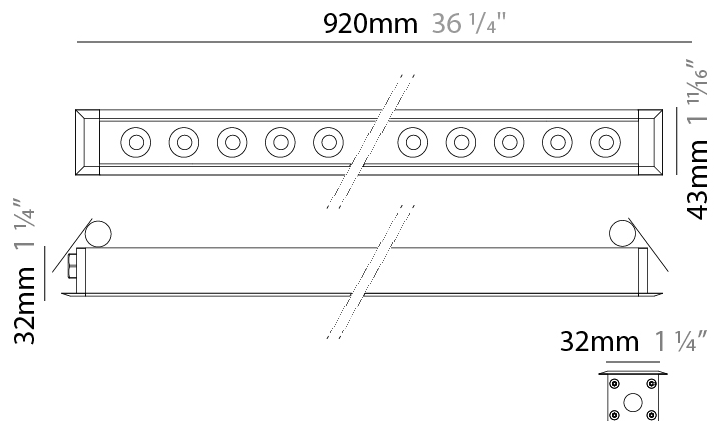

1. To build a product code in our configurator select the specify button on the base model # product page
2. To build a manual product code on this datasheet choose from the options listed below in blue font and add the suffix to the base model #

GENERAL

Series: Mini Corniche
Brand: Platek
Division: Exterior
Mounting Type: Recessed
Mounting Location: Ceiling
Subcategory: Downlight

PHYSICAL

Shape: Rectangle
Length (mm): 920
Length (in): 36 1/4
Width (mm): 43
Width (in): 1 5/8
Height (mm): 32
Height (in): 1 1/4
Ceiling Thickness (mm): 2 - 13
Ceiling Thickness (in): 1/16 - 1/2
Light Distribution: Downlight
Weight (kg): 2
Weight (lbs): 4.4
Diffuser: Clear tempered glass
Gasket: Gore-Tex valve to prevent condensation
Fixture Finish: BLK / WHI / GRY / COR / ANT / BRZ
Fixture Material: Extruded Aluminum
Cut-out Measurements: 36mm / 1 7/16" x 910mm / 35 13/16"

ELECTRICAL

Lamp Type: LED
Total Output Wattage (W): 35
Dimming: Bluetooth technology or DMX
Control Gear: DMX
Driver Included: No
Driver Location: Remote
Driver Type: Constant Current - Universal
Driver Class: Class 2
Input Voltage (V): 120 - 277
Constant Current (MA): 500

LED

Number of LEDs: 24
Color Temperature (°K): RGBW
CRI: >80 CRI
Lamp Life (hrs): 60000
Special LEDs offerings: RGBW

OPTICAL

Optic°: 26 / 40 / ELL

RATINGS AND CERTIFICATIONS

Certified By: Certified for North American Standards
IP rating: IP65
IK Rating: IK07
Bug Rating: B1 U0 G0