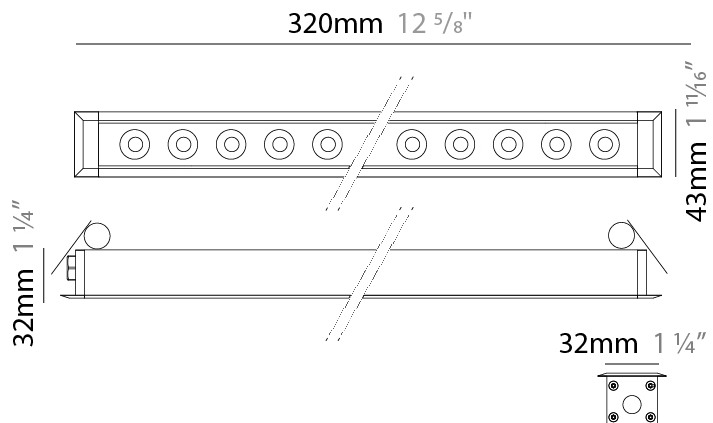

1. To build a product code in our configurator select the specify button on the base model # product page
2. To build a manual product code on this datasheet choose from the options listed below in blue font and add the suffix to the base model #

GENERAL

Series: Mini Corniche

Brand: Platek

Division: Exterior

Mounting Type: Recessed

Mounting Location: Ceiling

Subcategory: Downlight

PHYSICAL

Shape: Rectangle

Length (mm): 320

Length (in): 12 ⁵/₈

Width (mm): 43

Width (in): 1 ⁵/₈

Height (mm): 32

Height (in): 1 ¹/₄

Ceiling Thickness (mm): 2 - 13

Ceiling Thickness (in): 1/16 - 1/2

Light Distribution: Downlight

Weight (kg): 0.8

Weight (lbs): 1.76

Diffuser: Clear tempered glass

Gasket: Gore-Tex valve to prevent condensation

Fixture Finish: [BLK](#) / [WHI](#) / [GRY](#) / [COR](#) / [ANT](#) / [BRZ](#)

Fixture Material: Extruded Aluminum

Cut-out Measurements: 36mm / 1 7/16" x 310mm / 12 3/16"

ELECTRICAL

Lamp Type: LED

Total Output Wattage (W): 11.5

Dimming: Bluetooth technology or DMX

Control Gear: DMX

Driver Included: No

Driver Location: Remote

Driver Type: Constant Current - Universal

Driver Class: Class 2

Input Voltage (V): 120 - 277

Constant Current (MA): 500

LED

Number of LEDs: 8

Color Temperature (°K): RGBW

CRI: >80 CRI

Lamp Life (hrs): 60000

Special LEDs offerings: RGBW

OPTICAL

Optic°: [26](#) / [40](#) / [ELL](#)

RATINGS AND CERTIFICATIONS

Certified By: Certified for North American Standards

IP rating: IP65

IK Rating: IK07

Bug Rating: B1 U0 G0