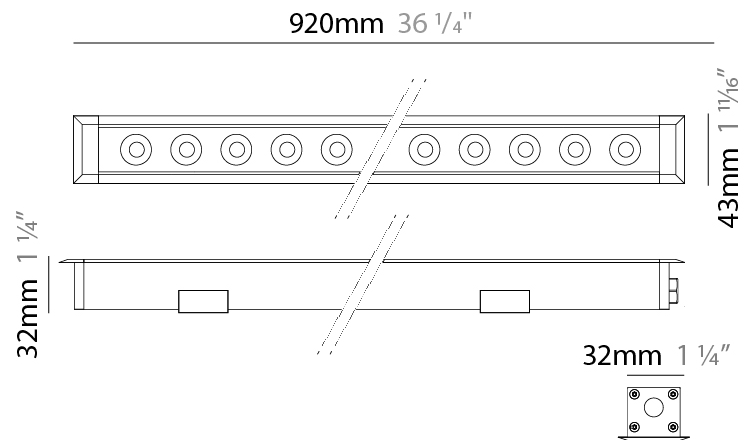

MINI CORNICHE RECESSED

E91640- _____ - _____
base number   Finish   Lens
                         Options   Options

1. To build a product code in our configurator select the specify button on the base model # product page
2. To build a manual product code on this datasheet choose from the options listed below in blue font and add the suffix to the base model #

GENERAL

Series: Mini Corniche
Brand: Platek
Division: Exterior
Mounting Type: Recessed
Mounting Location: In-Ground
Subcategory: Walk Over

PHYSICAL

Shape: Rectangle
Length (mm): 920
Length (in): 36 1/4
Width (mm): 43
Width (in): 1 5/8
Height (mm): 32
Diffuser: Tempered Glass - 5mm / 3/16" thick
Gasket: Gore-Tex valve to prevent condensation inside the fitting.
Fixture Finish: [BLK](#) / [WHI](#) / [GRY](#) / [COR](#) / [ANT](#) / [BRZ](#)
Fixture Material: Extruded Aluminum

ELECTRICAL

Lamp Type: LED
Total Output Wattage (W): 35
Dimming: Bluetooth technology or DMX
Control Gear: DMX
Driver Included: No
Driver Location: Remote
Driver Type: Constant Current - Universal
Driver Class: Class 2
Input Voltage (V): 120 - 277
Constant Current (MA): 500

LED

Number of LEDs: 24
Color Temperature (°K): RGBW
CRI: >80 CRI
Lamp Life (hrs): 60000
Special LEDs offerings: RGBW

OPTICAL

Optic°: [28](#) / [47](#) / [ELL](#)

RATINGS AND CERTIFICATIONS

Certified By: Certified for North American Standards
IP rating: IP65
IK Rating: IK07
Bug Rating: B1 U0 G0

PROJECT	_____
TYPE	_____
SPECIFIER	_____
QUANTITY	_____
DATE	_____