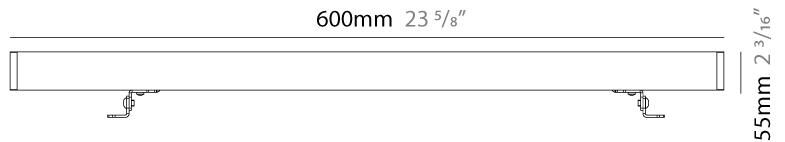

1. To build a product code in our configurator select the specify button on the base model # product page
2. To build a manual product code on this datasheet choose from the options listed below in blue font and add the suffix to the base model #

GENERAL

Series: Mini Corniche
Brand: Platek
Division: Exterior
Mounting Type: Surface
Mounting Location: Wall
Subcategory: Wallwash

PHYSICAL

Shape: Rectangle
Length (mm): 600
Length (in): 23 ⁵/₈
Width (mm): 32
Width (in): 1 ¹/₄
Height (mm): 32
Height (in): 1 ¹/₄
Extension (mm): 55
Extension (in): 2 ³/₁₆
Light Distribution: Adjustable / Direct
Weight (kg): 1.8
Weight (lbs): 4.0
Screws: A4 stainless steel
Diffuser: Clear tempered glass
Gasket: Gore-Tex valve to prevent condensation inside the fitting.
Fixture Finish: BLK / WHI / GRY / COR / ANT / BRZ
Fixture Material: Extruded Aluminum

ELECTRICAL

Lamp Type: LED
Total Output Wattage (W): 23
Dimming: Bluetooth technology or DMX
Control Gear: DMX
Driver Included: No
Driver Location: Remote
Driver Type: Constant Current - Universal
Driver Class: Class 2
Input Voltage (V): 120 - 277
Constant Current (MA): 500

LED

Number of LEDs: 16
Color Temperature (°K): RGBW
CRI: >80 CRI
Lamp Life (hrs): 60000
Special LEDs offerings: RGBW

OPTICAL

Optic°: 26 / 40 / ELL

RATINGS AND CERTIFICATIONS

Certified By: Certified for North American Standards
IP rating: IP65
IK Rating: IK07
Bug Rating: B1 U0 G0

PROJECT
TYPE
SPECIFIER
QUANTITY
DATE

32mm 1 ¹/₄ "

30mm 1 ³/₁₆ "