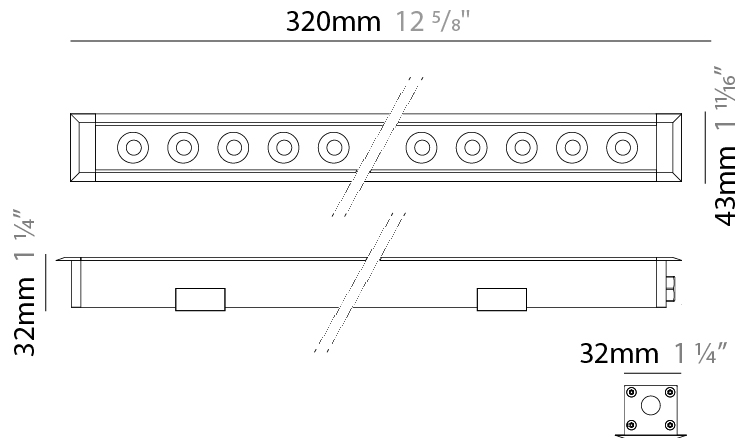

PROJECT	_____
TYPE	_____
SPECIFIER	_____
QUANTITY	_____
DATE	_____

MINI CORNICHE RECESSED

E91637-

base number   Finish Options   -   Lens Options

1. To build a product code in our configurator select the specify button on the base model # product page
2. To build a manual product code on this datasheet choose from the options listed below in blue font and add the suffix to the base model #

GENERAL

Series: Mini Corniche
Brand: Platek
Division: Exterior
Mounting Type: Recessed
Mounting Location: In-Ground
Subcategory: Walk Over

PHYSICAL

Shape: Rectangle
Length (mm): 320
Length (in): 12 5/8
Width (mm): 43
Width (in): 1 5/8
Height (mm): 32
Height (in): 1 1/4
Light Distribution: Uplight
Diffuser: Clear tempered glass
Gasket: Gore-Tex valve to prevent condensation
Fixture Finish: BLK / WHI / GRY / COR / ANT / BRZ
Fixture Material: Extruded Aluminum

ELECTRICAL

Lamp Type: LED
Total Output Wattage (W): 11.5
Dimming: Bluetooth technology or DMX
Control Gear: DMX
Driver Included: No
Driver Location: Remote
Driver Type: Constant Current - Universal
Driver Class: Class 2
Input Voltage (V): 120 - 277
Constant Current (MA): 500

LED

Number of LEDs: 8
Color Temperature (°K): RGBW
CRI: >80 CRI
Lamp Life (hrs): 60000
Special LEDs offerings: RGBW

OPTICAL

Optic°: 26 / 40 / ELL

RATINGS AND CERTIFICATIONS

Certified By: Certified for North American Standards
IP rating: IP67
IK Rating: IK07