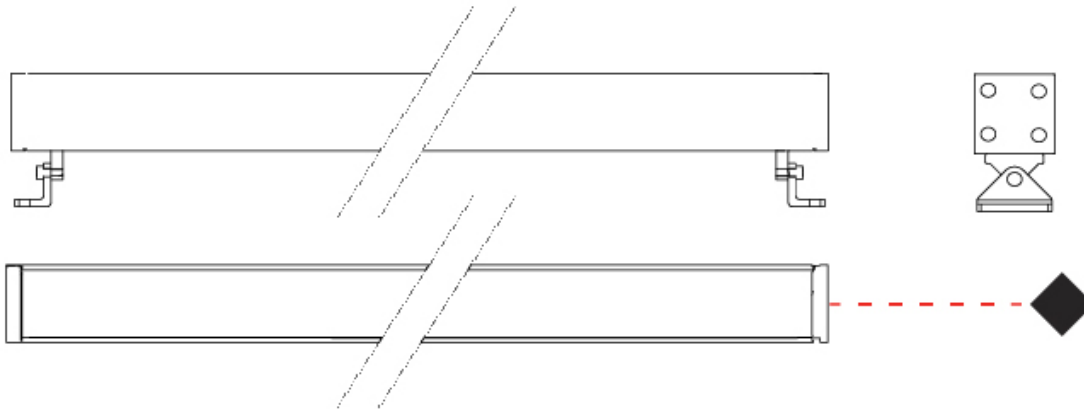

MINI CORNICHE SURFACE

E9W592-

PROJECT _____

TYPE _____

SPECIFIER _____

QUANTITY _____

DATE _____

E