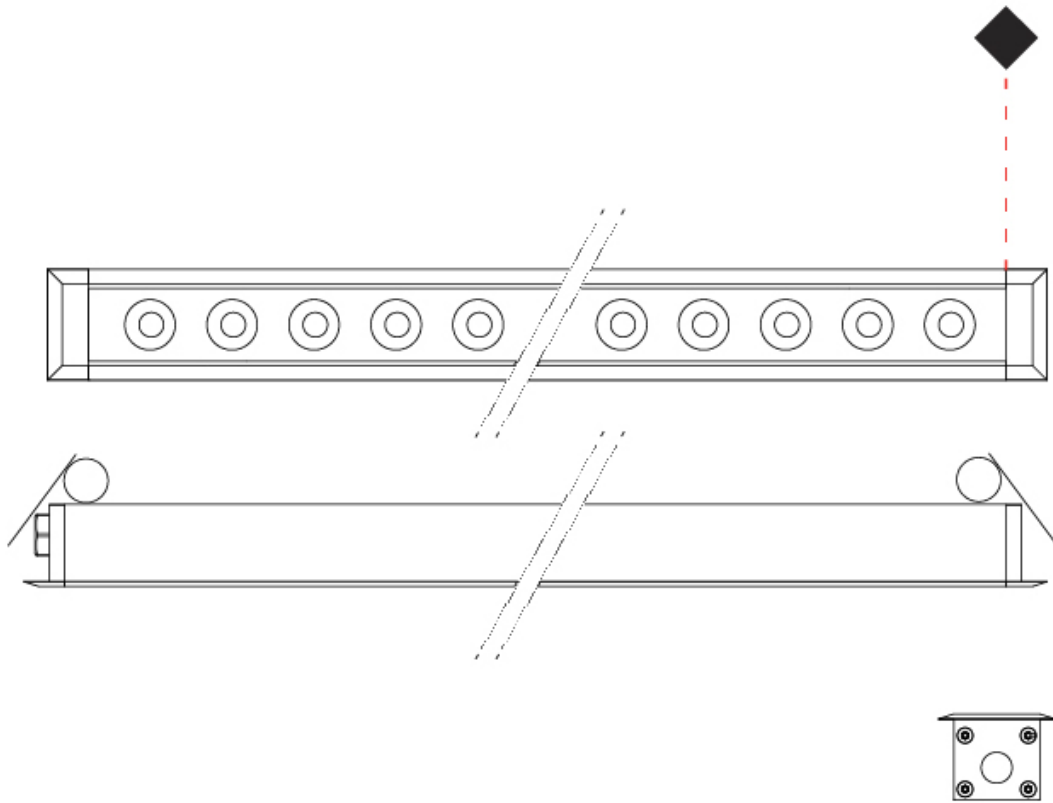

MINI CORNICHE RECESSED

E9Q110-

PROJECT _____

TYPE _____

SPECIFIER _____

QUANTITY _____

DATE _____

E