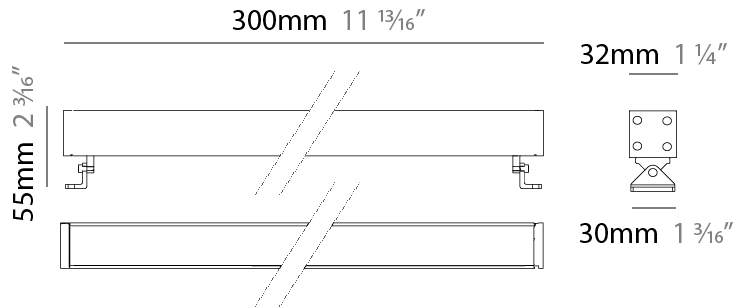

MINI CORNICHE SURFACE

E9W592- -
base number   Finish Options   Lens Options

1. To build a product code in our configurator select the specify button on the base model # product page
2. To build a manual product code on this datasheet choose from the options listed below in blue font and add the suffix to the base model #

GENERAL

Series: Mini Corniche
Brand: Platek
Division: Exterior
Mounting Type: Surface
Mounting Location: Wall
Subcategory: Wallwash

PHYSICAL

Shape: Rectangle
Length (mm): 300
Length (in): 11 ¹³/₁₆"
Width (mm): 32
Width (in): 1 ¹/₄"
Extension (mm): 55
Extension (in): 2 ³/₁₆"
Light Distribution: Adjustable / Direct
Weight (kg): 1.2
Weight (lbs): 2.6
Screws: A4 stainless steel
Diffuser: Clear tempered glass
Gasket: Gore-Tex valve to prevent condensation inside the fitting.
Fixture Finish: [BLK](#) / [WHI](#) / [GRY](#) / [COR](#) / [ANT](#) / [BRZ](#)
Fixture Material: Extruded Aluminum

ELECTRICAL

Lamp Type: LED
Total Output Wattage (W): 11.5
Dimming: Bluetooth technology or DMX
Driver Included: No
Driver Location: Remote
Driver Type: Constant Current - Universal
Driver Class: Class 2
Input Voltage (V): 120 - 277
Constant Current (MA): 500

LED

Number of LEDs: 8
Color Temperature (°K): RGBW
CRI: >80 CRI
Lamp Life (hrs): 60000
Special LEDs offerings: RGBW

OPTICAL

Optic°: [26](#) / [40](#) / [ELL](#)

RATINGS AND CERTIFICATIONS

Certified By: Certified for North American Standards
IP rating: IP65
IK Rating: IK07
Bug Rating: B1 U0 G0